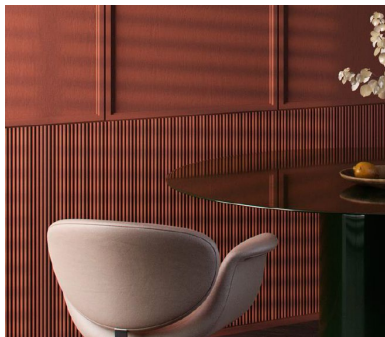

PANELES 100% IMPERMEABLES N&M